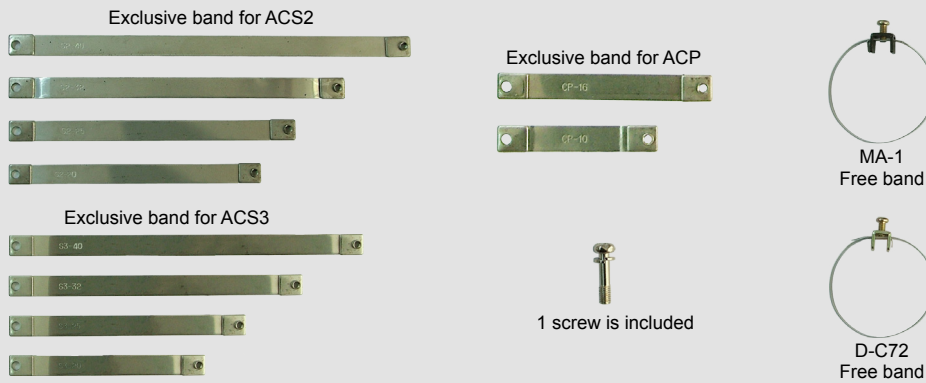

Free Band & Exclusive Band

Applicable cylinder	Bore size (mm)	Band part no.	Applicable auto switch	Band part no.	Applicable auto switch
ACP	10	D-C72/73 BAND-ACP B10	Reed Type D-C72K D-C73K Solid State Type D-H7A1K, D-H7A2K, D-H7BK	MA-1 Free band ※ For sizes Ø10~Ø40	Reed Type MA-1K MA-2HK
	16	D-C72/73 BAND-ACP B16			
ACS2	20	D-C72/73 BAND-ACS2 B20			
	25	D-C72/73 BAND-ACS2 B25			
	32	D-C72/73 BAND-ACS2 B32			
	40	D-C72/73 BAND-ACS2 B40			
ACS3	20	D-C72/73 BAND-ACS3 B20			
	25	D-C72/73 BAND-ACS3 B25			
	32	D-C72/73 BAND-ACS3 B32			
	40	D-C72/73 BAND-ACS3 B40			